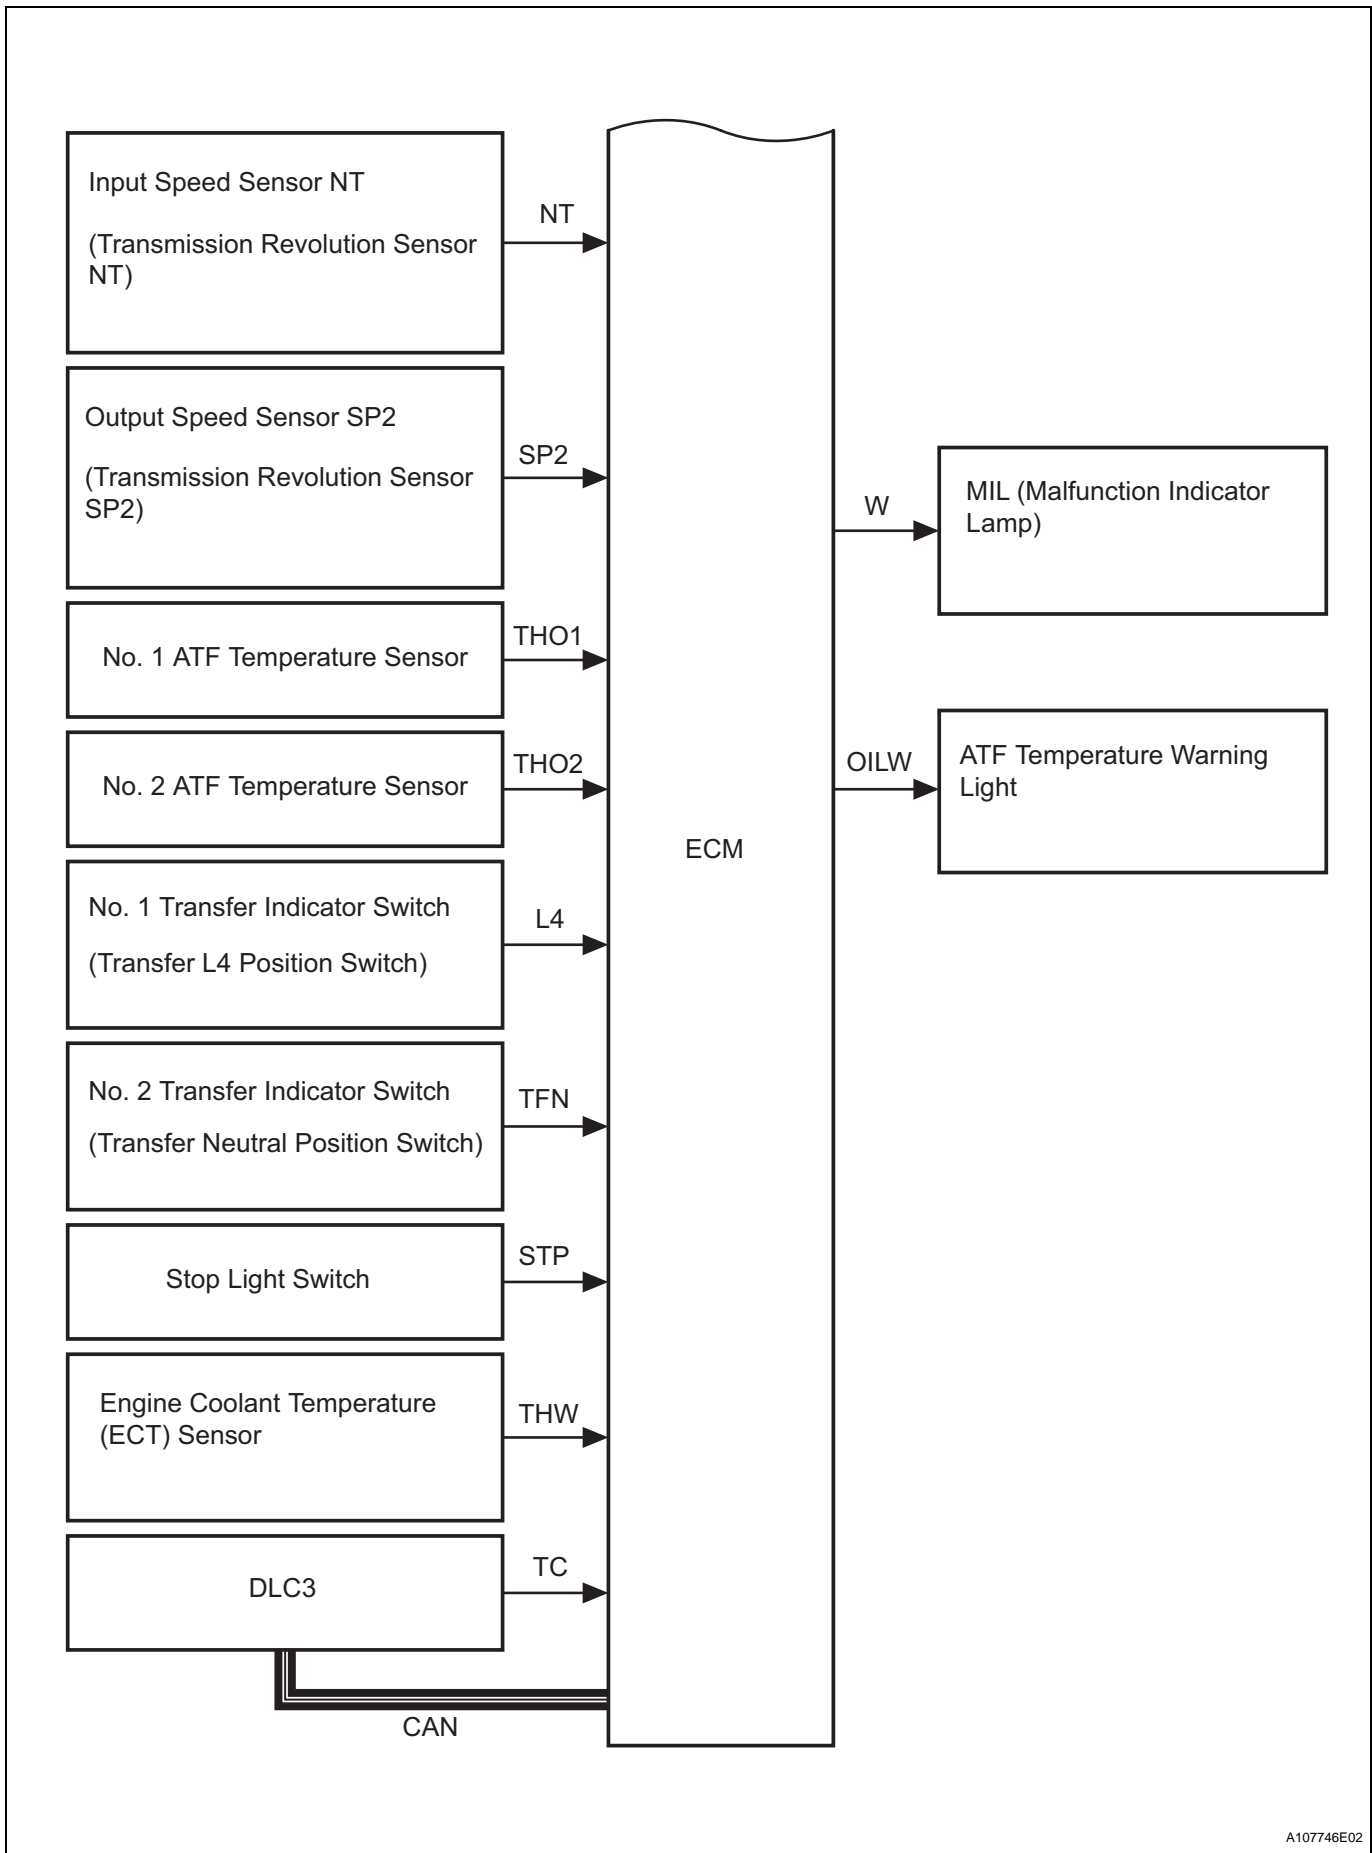

SYSTEM DIAGRAM

The configuration of the electronic control system in the A750F automatic transmission is as shown in the following chart.

AT

AT