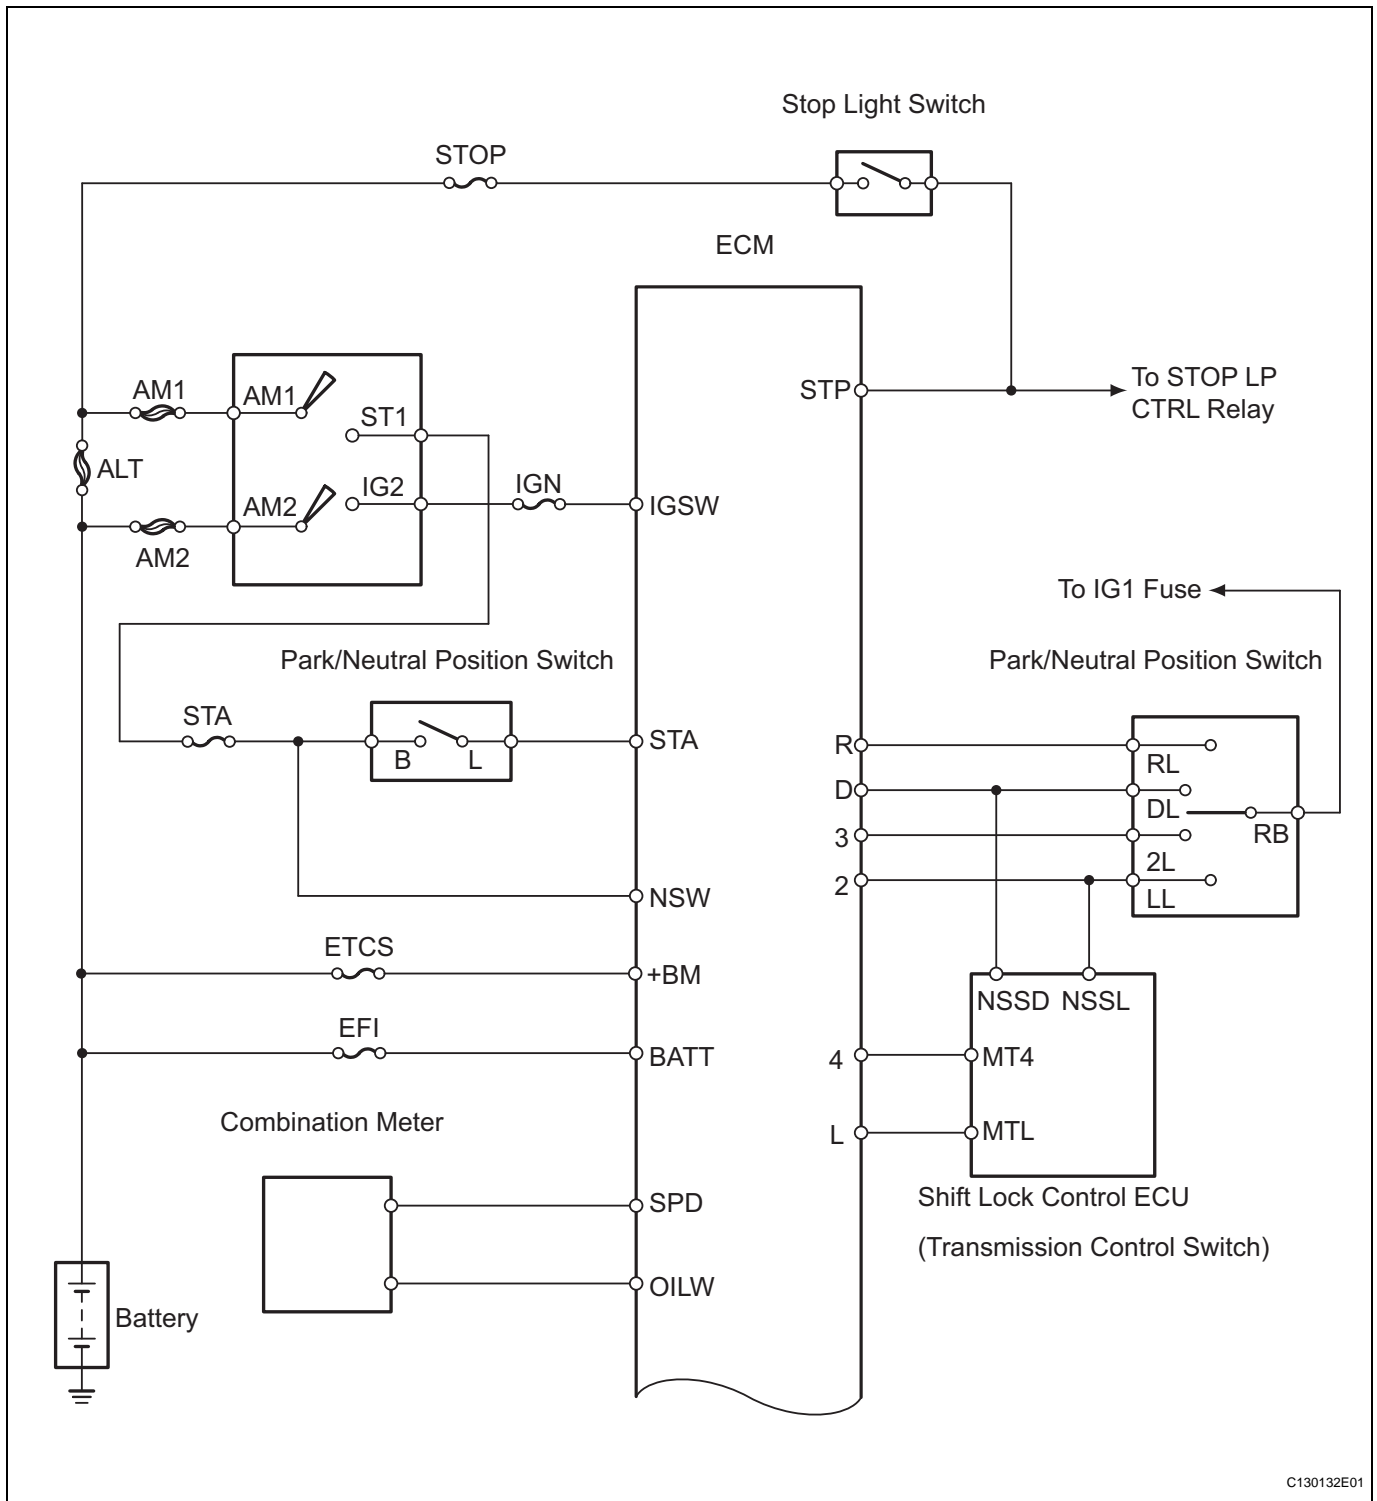

SYSTEM DIAGRAM

The configuration of the electronic control system in the A750F automatic transmission is as shown in the following chart.

AT

AT