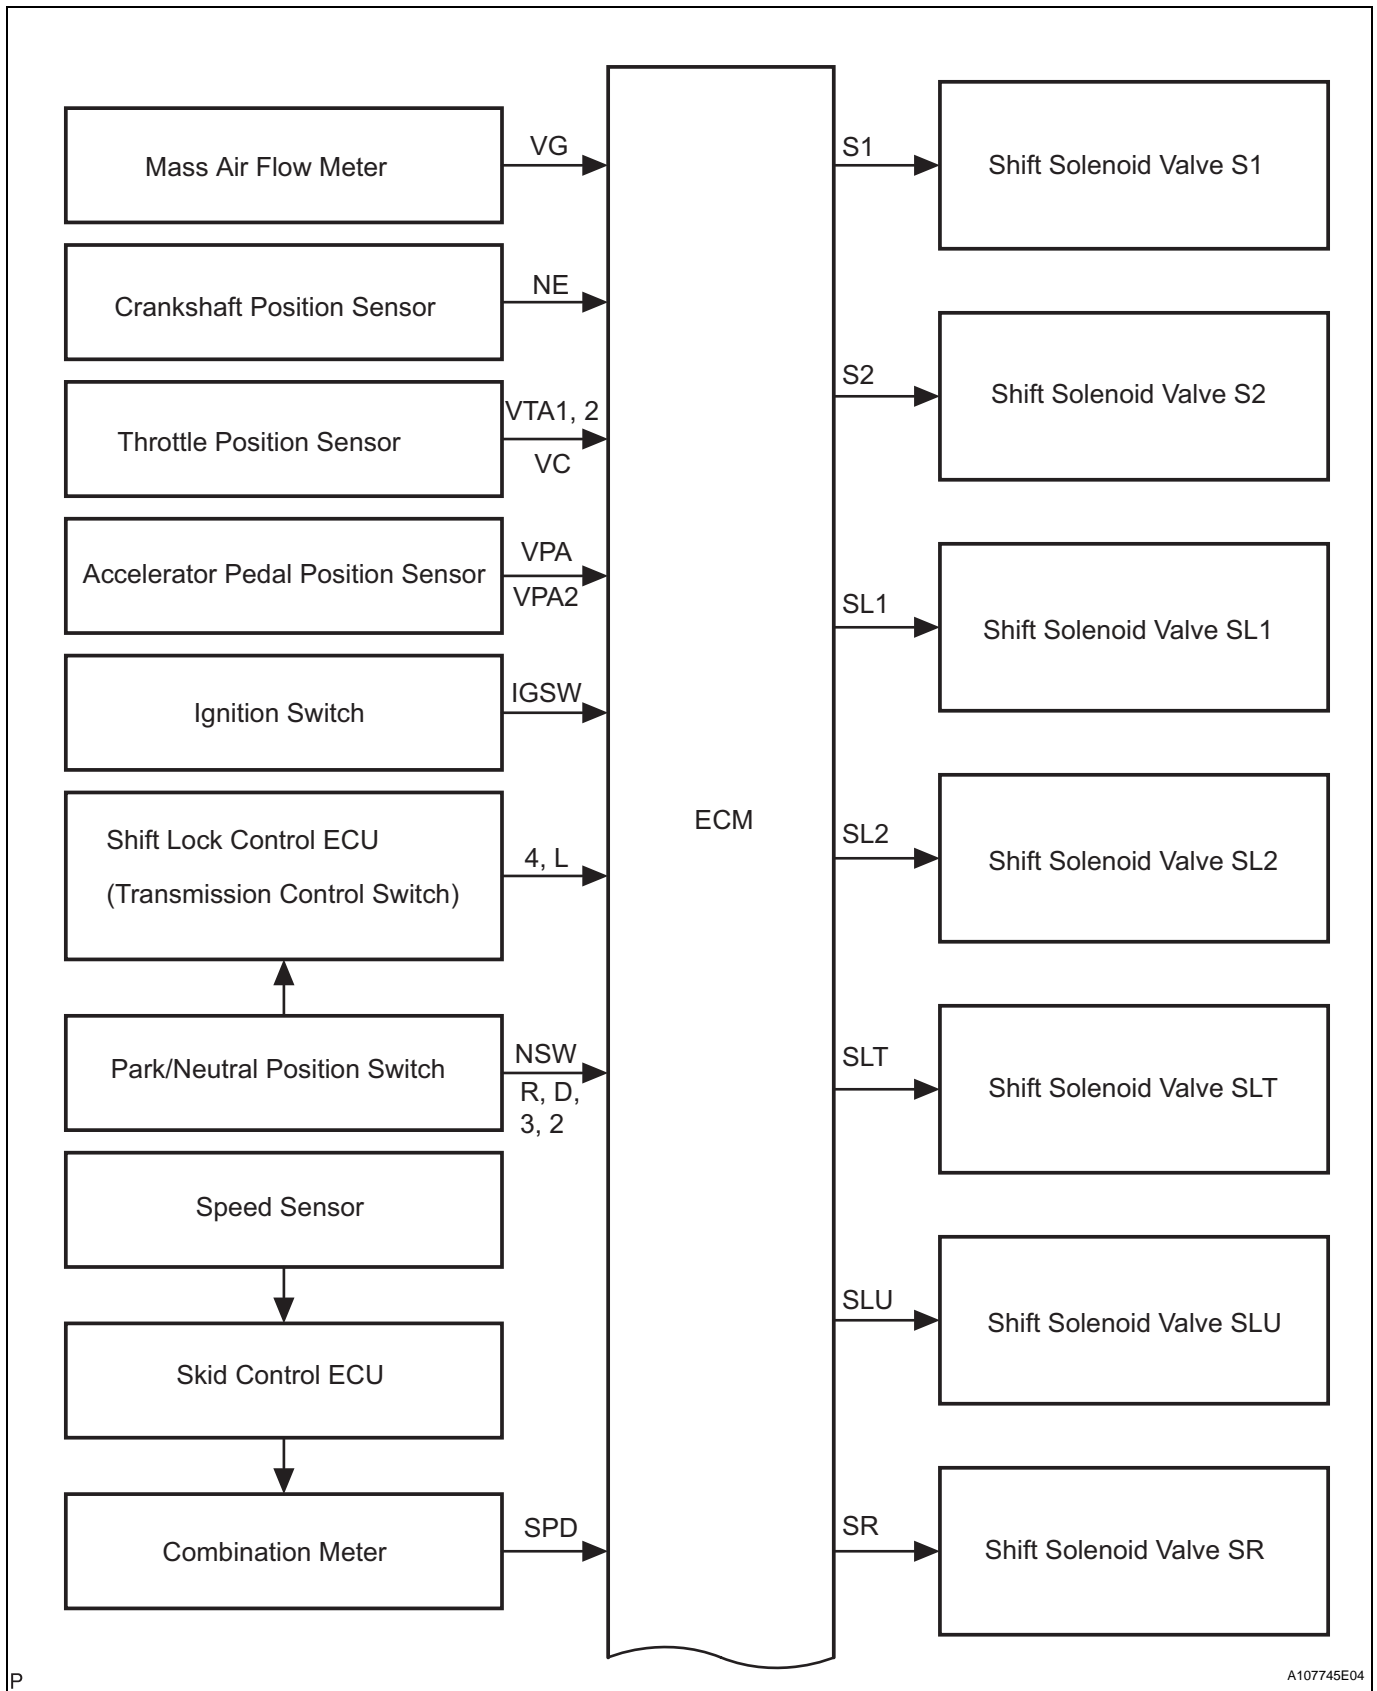

SYSTEM DIAGRAM

The configuration of the electronic control system in the A750F automatic transmission is as shown in the following chart.

AT

AT